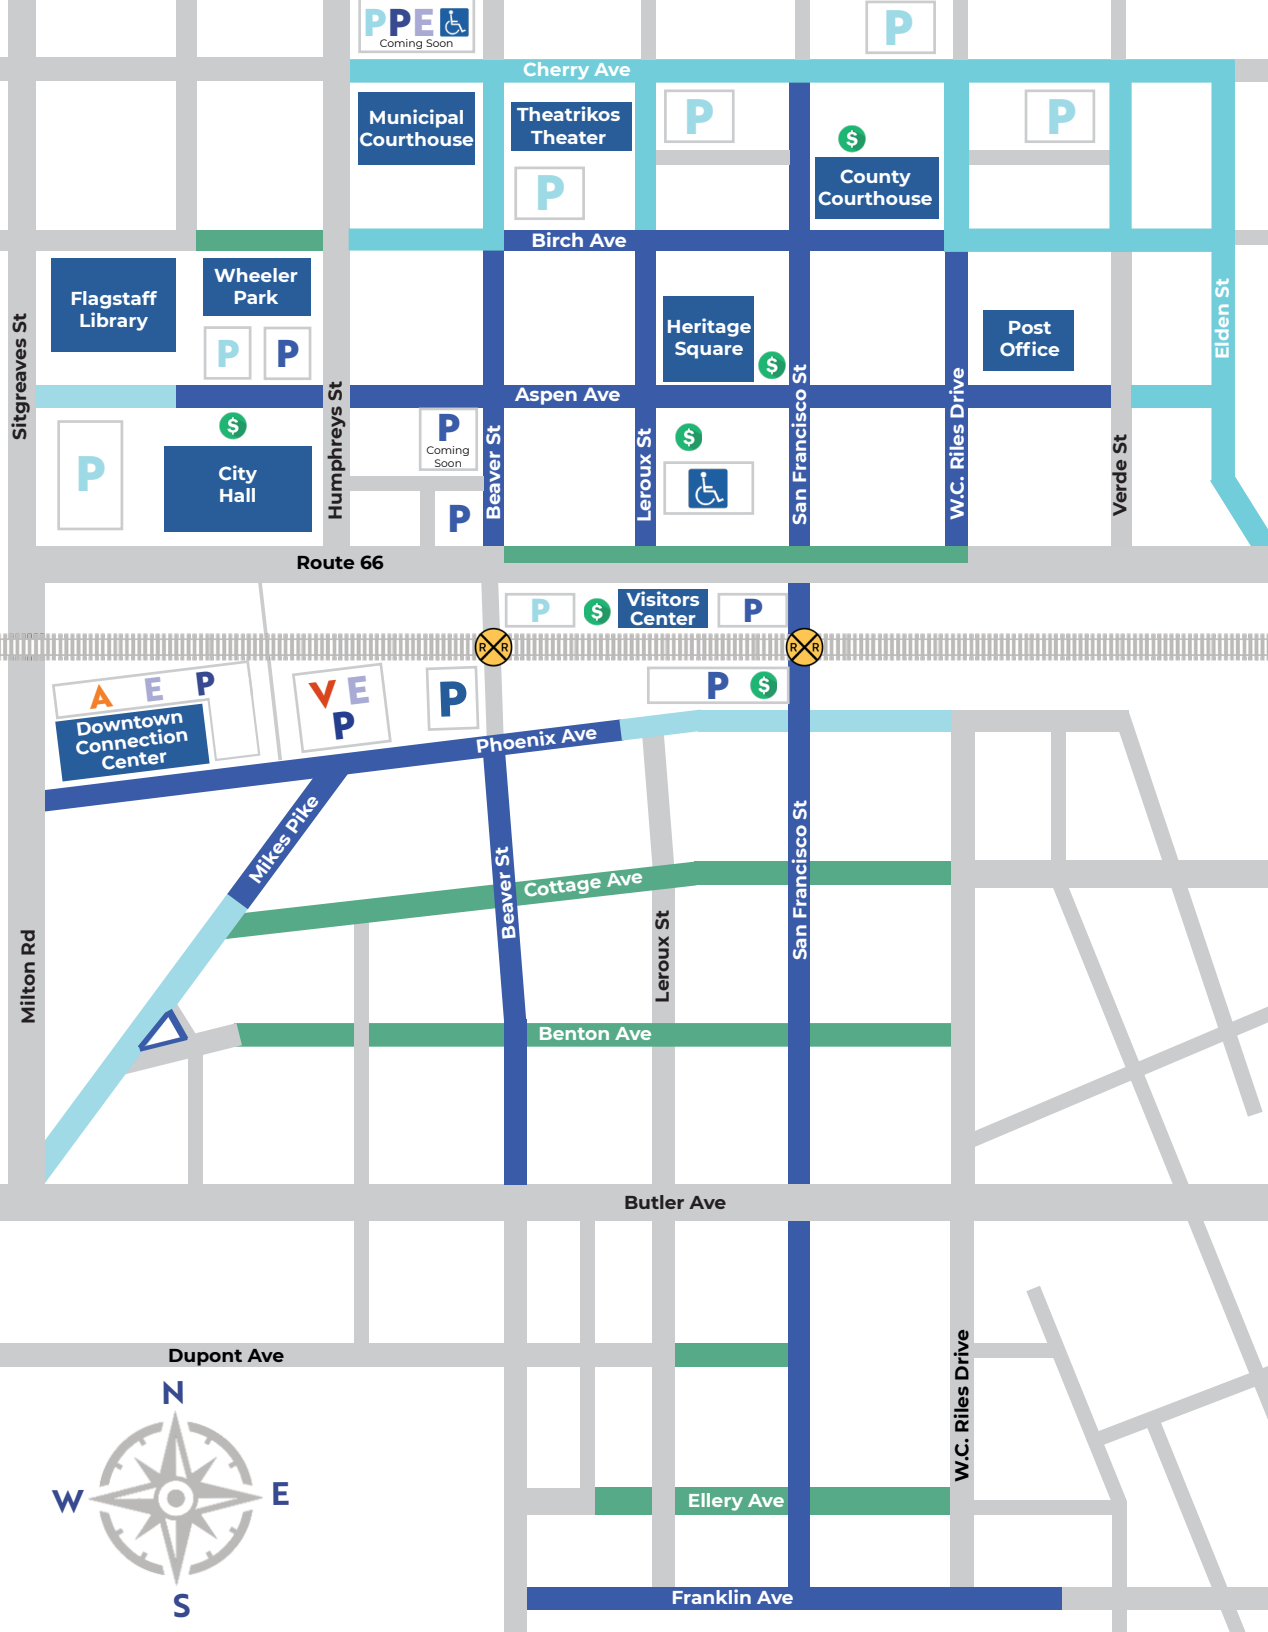

DOWNTOWN FLAGSTAFF PARKING MAP

GENERAL INFORMATION

Parking is $1 an hour

ParkFlag Hours:
Sun - Thur: 9am - 5pm
Fri - Sat: 9am - 8pm

Download the Flowbird app on your mobile phone for touchless and convenient payment

DOWNTOWN PAY-TO-PARK

SUN - THUR
9 AM - 5 PM

FRI - SAT
9 AM - 8 PM

ON-STREET PARKING

- Pay to park
- Free 2-hour parking
- Employee parking and pay to park

SURFACE PARKING LOTS

*check signs - some lots are privately owned and operated

- P Free public parking after 5pm and on weekends at city & county lots
- P Pay to park parking lot
- E Employee permits allowed
- V Oversized vehicle parking
- A Amtrak parking
- $ Cash payment accepted
- Accessible Parking

ParkFlag website: parkflag.org
City of Flagstaff website: flagstaff.az.gov